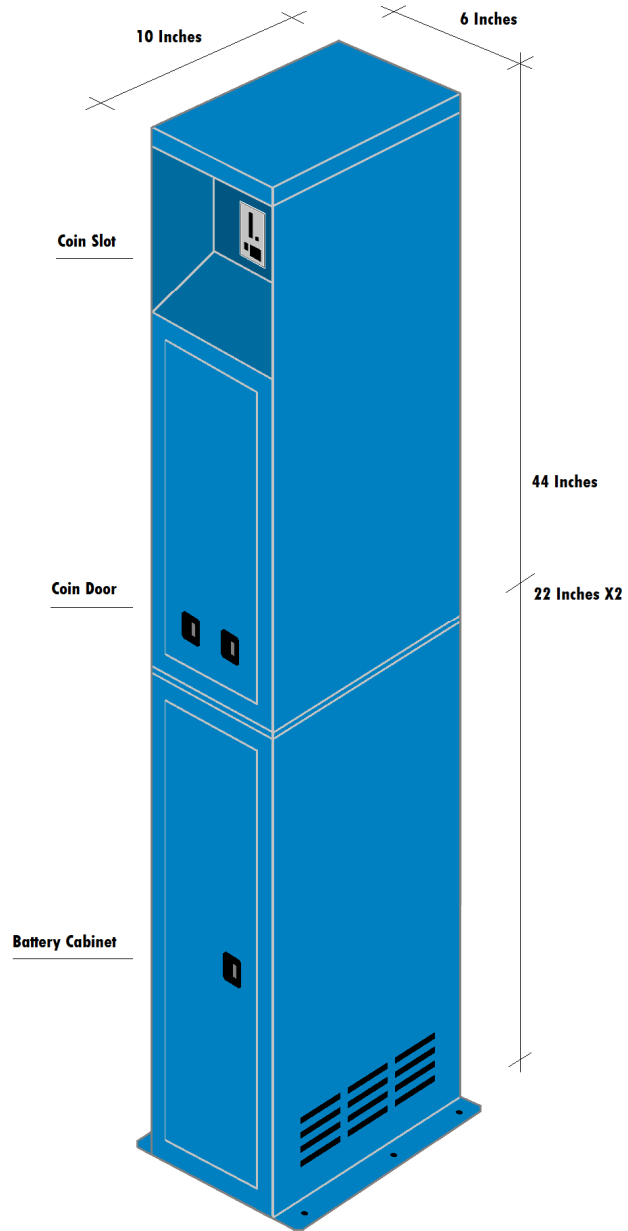

PesoFi Hotspot Unit